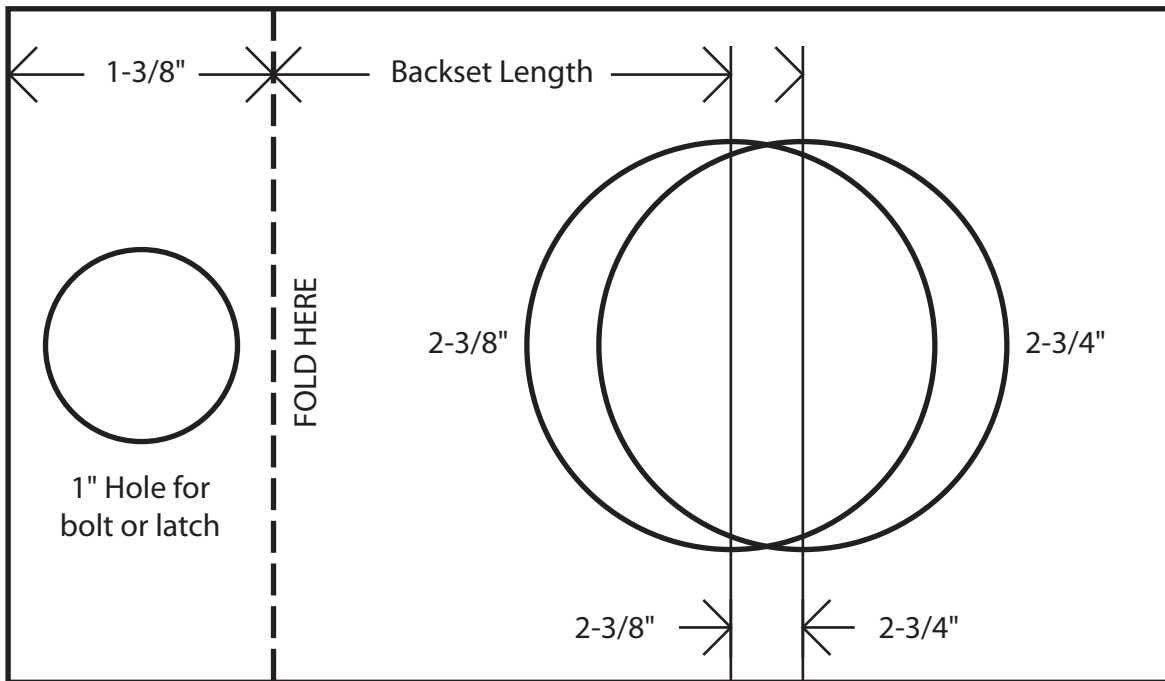

1765 Landess Ave. #154
Milpitas, CA 95035
dennis@bayarealocks.com
<http://www.bayarealocks.com>

Tel & Fax 1-408-941-9643

Backset Template

Instructions: Print this page and first confirm this is actual size by measuring the ruler below. If the ruler appears to be correct, cut out the template that matches the thickness of your door. Fold the template around the edge of the door and compare the larger holes with the current hole in the door to determine your backset length.

This template is for a 1-3/8" thick door

This template is for a 1-3/4" thick door